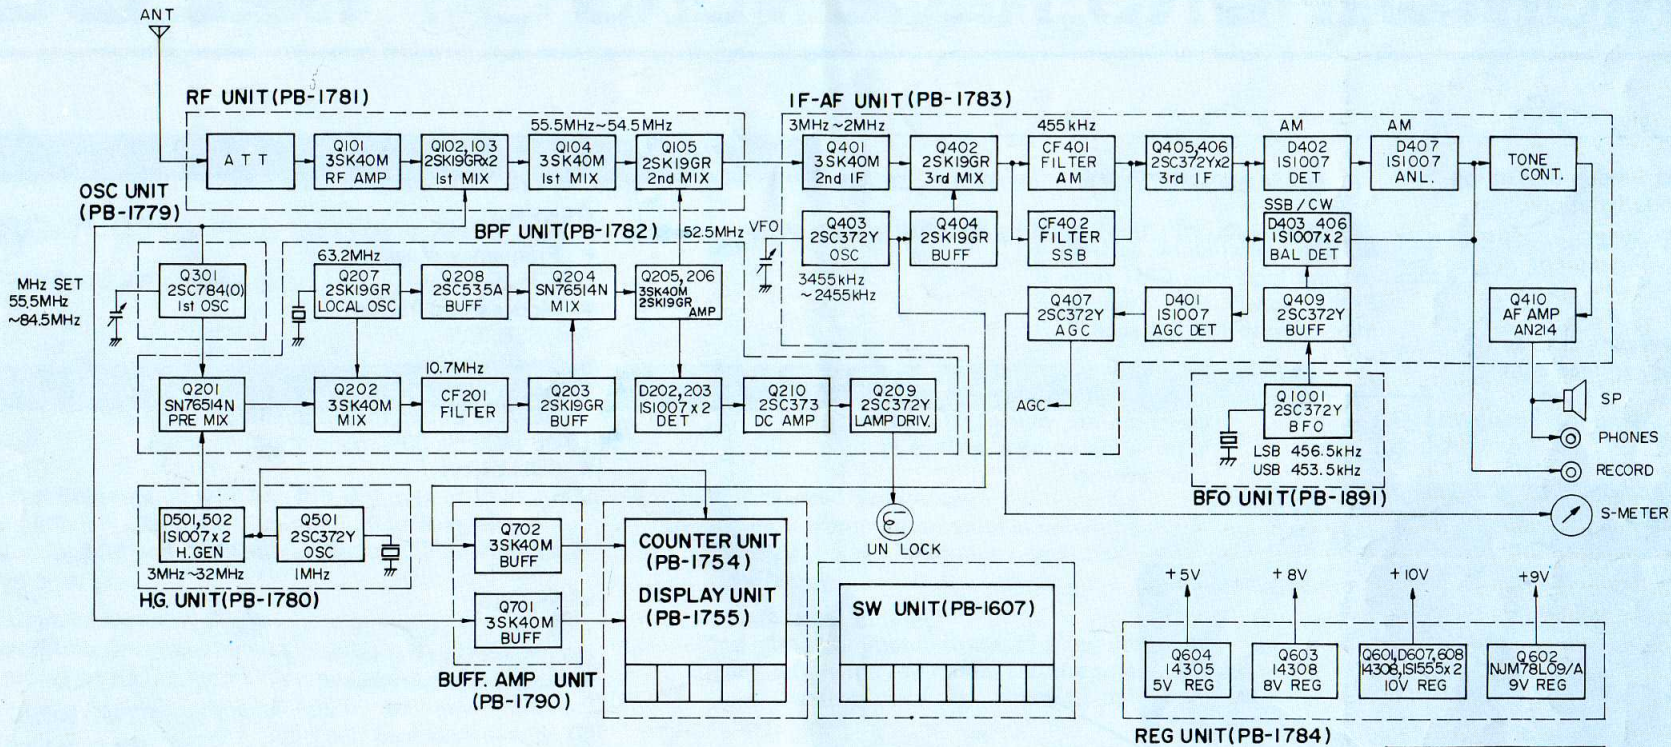

FRG-7000 COMMUNICATIONS RECEIVER

DIGITAL FREQUENCY DISPLAY
CLOCK/TIMER

FRG-7000
BLOCK DIAGRAM

YAESU MUSEN CO., LTD.
C.P.O. BOX 1500, TOKYO, JAPAN

YAESU ELECTRONIC CORPORATION
P.O. BOX 498,
PARAMOUNT, CALIFORNIA 90723